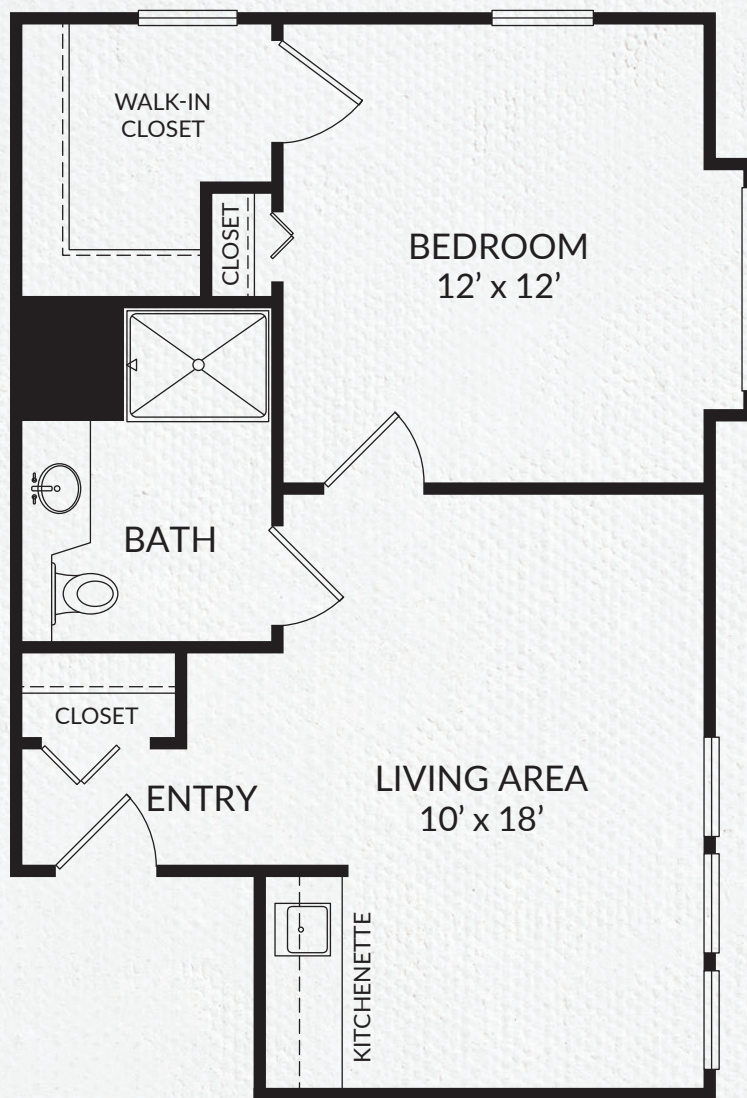

Montage Hills

SENIOR LIVING
by generations

BRISTOL
ONE BEDROOM
APPROX. 570 SQ.FT.