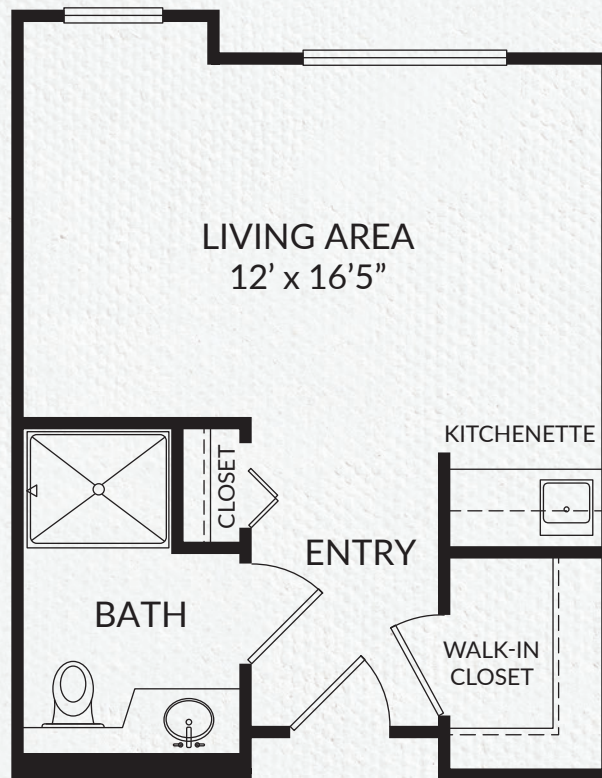

Montage Hills

SENIOR LIVING
by generations

NOTTINGHAM
STUDIO
APPROX. 355 SQ.FT.