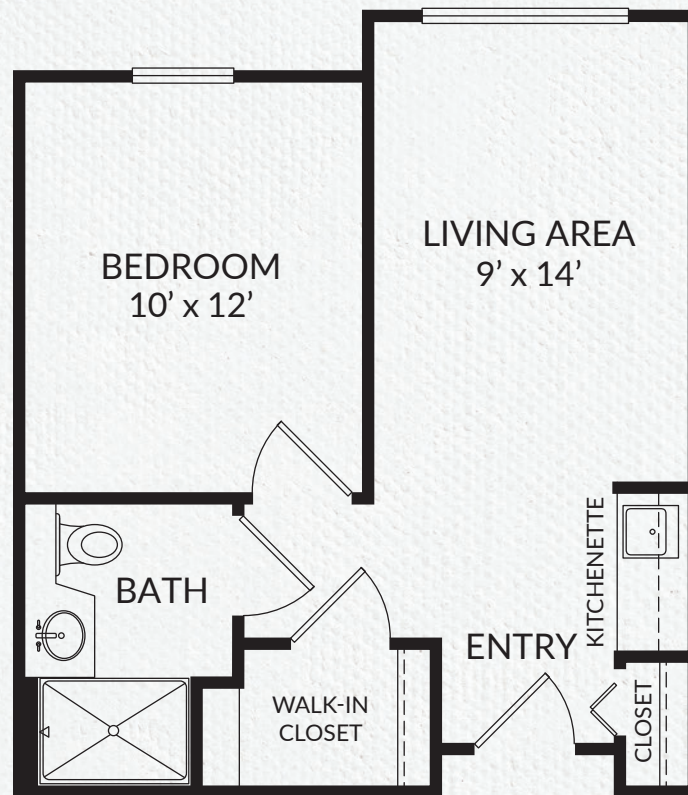

Montage Hills

SENIOR LIVING  
by generations

**SOMERSET**  
ONE BEDROOM  
APPROX. 470 SQ.FT.