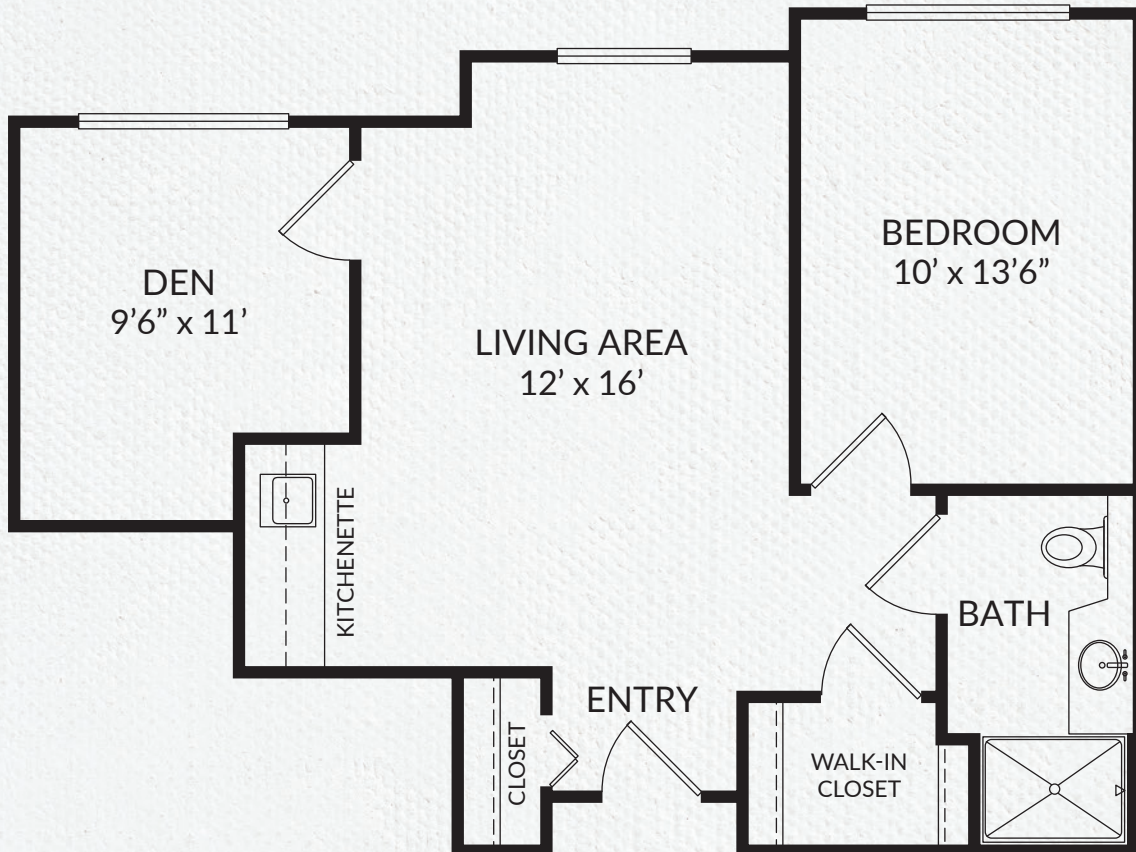

Montage Hills

SENIOR LIVING  
by generations

**WELLINGTON**  
ONE BEDROOM W/DEN  
APPROX. 650 SQ.FT.